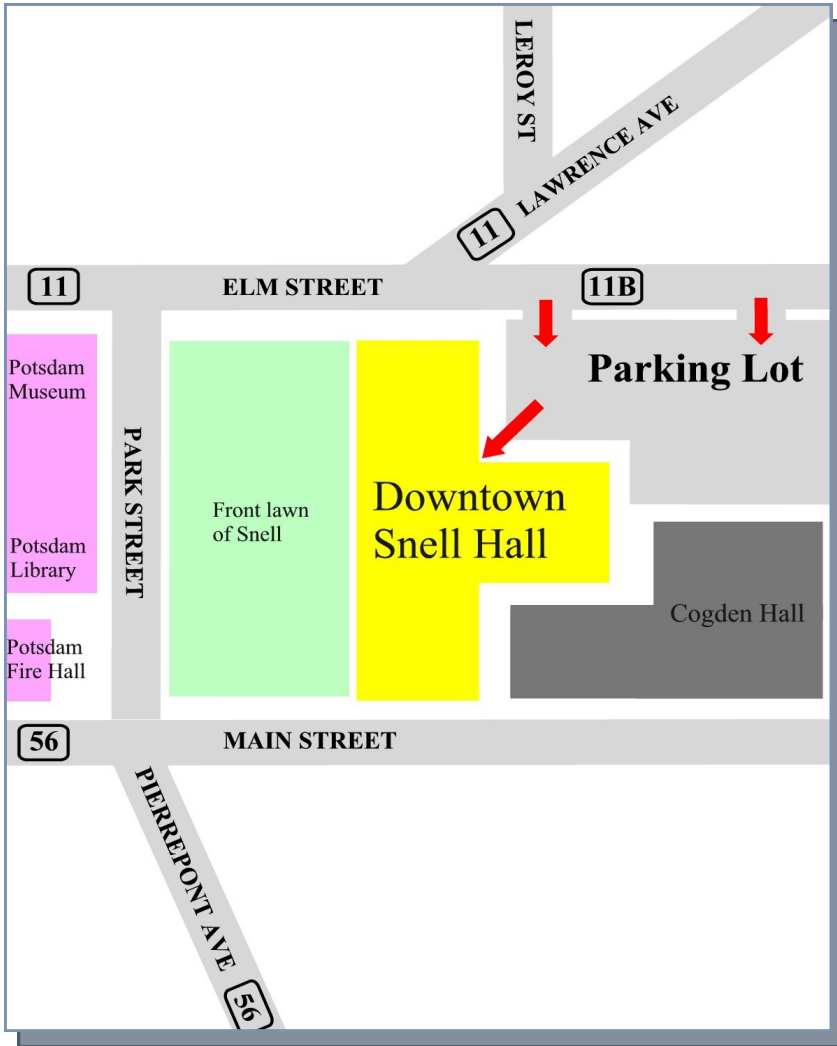

How do I get to the SLC Arts Council studios in Downtown Snell Hall?

St. Lawrence County Arts Council

www.slcartscouncil.org > Classes
arts@slcartscouncil.org | 315-265-6860

mailing address: PO Box 252
Potsdam NY 13676
office: room 231 (across from room 230)