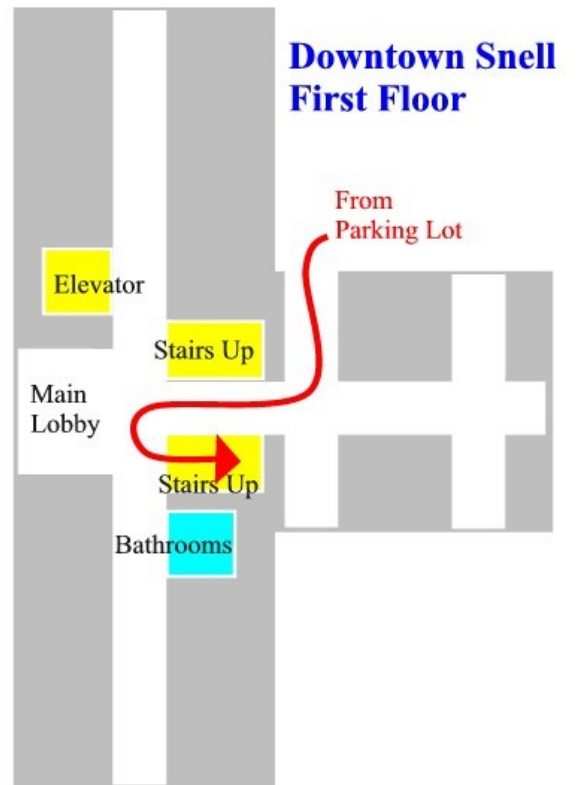

How do I get to the SLC Arts Council studios in Downtown Snell Hall?

St. Lawrence County Arts Council

www.slcartscouncil.org > Classes
arts@slcartscouncil.org | 315-265-6860

mailing address: PO Box 252
Potsdam NY 13676
office: room 231 (across from room 230)