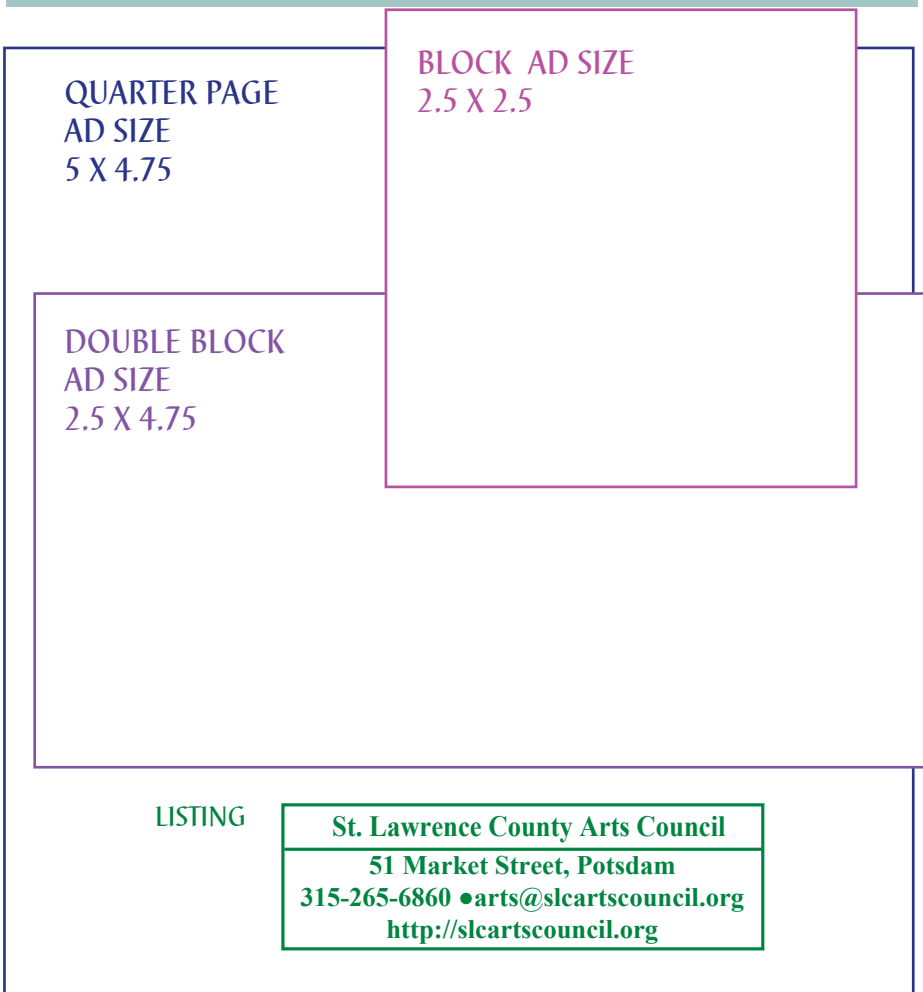

St. Lawrence County Arts Council

ART NEWS - Ad Rate Sheet

The only newsletter of its kind in the area!

Black & White DISPLAY AD RATES:

AD SIZE	1 issue	2 issues	3 issues	4 issues
QUARTER	\$165	\$160 each	\$155 each	\$150 each
DOUBLE	\$85	\$82 each	\$79 each	\$76 each
BLOCK	\$45	\$43 each	\$43 each	\$39 each
LISTING	\$22	\$22 each	\$20 each	\$18 each

for Full Color add 25% Placement on Back page add 20%

AD SIZES

ST. LAWRENCE COUNTY ARTS COUNCIL

- Art News is published four times a year.
- Each Quarter 3,500 copies of Art News are distributed throughout St. Lawrence, Lewis, Franklin and Jefferson Counties
- 600+ issues are direct mailed to individuals and businesses
- Art News is available in all libraries in St. Lawrence, Lewis and Jefferson Counties.
- Local articles and information will keep readers coming back!
- Your advertising dollar goes farther. Each issue will be archived on our website!
- SLC Arts Council Members get a 5% discount on any ad in Art News!

Website -
http://slcartsCouncil.org

Open Mon - Fri 10 - 6
Saturday 10 - 4